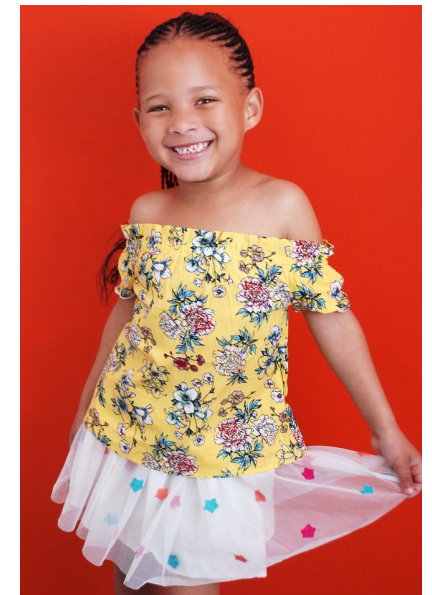

**chumisa**

Height 104cm/3'4.5" Shoe 25.5 EU/9 US/8 UK (kids) Size 5 - 6 Hair Light  
Brown Eyes Green

**pulse.**  
MODEL MANAGEMENT

**Pulse Model Management**  
2nd Floor, Lifestyle Centre, 50 Kloof St, Gardens, Cape Town  
Office1/9B, Level1, 6-8 High St, Rosenpark, Durbanville