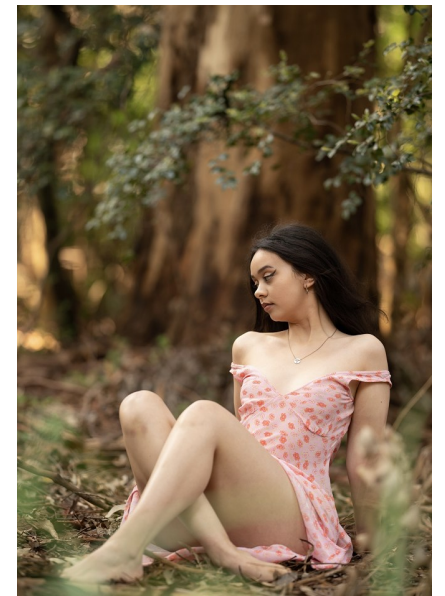

megan

Height 167cm/5'5.5" Bust 83cm/32.5" B Waist 71cm/28" Hips 105cm/41.5"  
Dress 36 EU/6 US/8 UK Shoe 40.5 EU/9.5 US/7 UK Hair Brown  
Eyes Brown

**pulse.**  
MODEL MANAGEMENT

Pulse Model Management  
2nd Floor, Lifestyle Centre, 50 Kloof St, Gardens, Cape Town  
Office1/9B, Level1, 6-8 High St, Rosepark, Durbanville